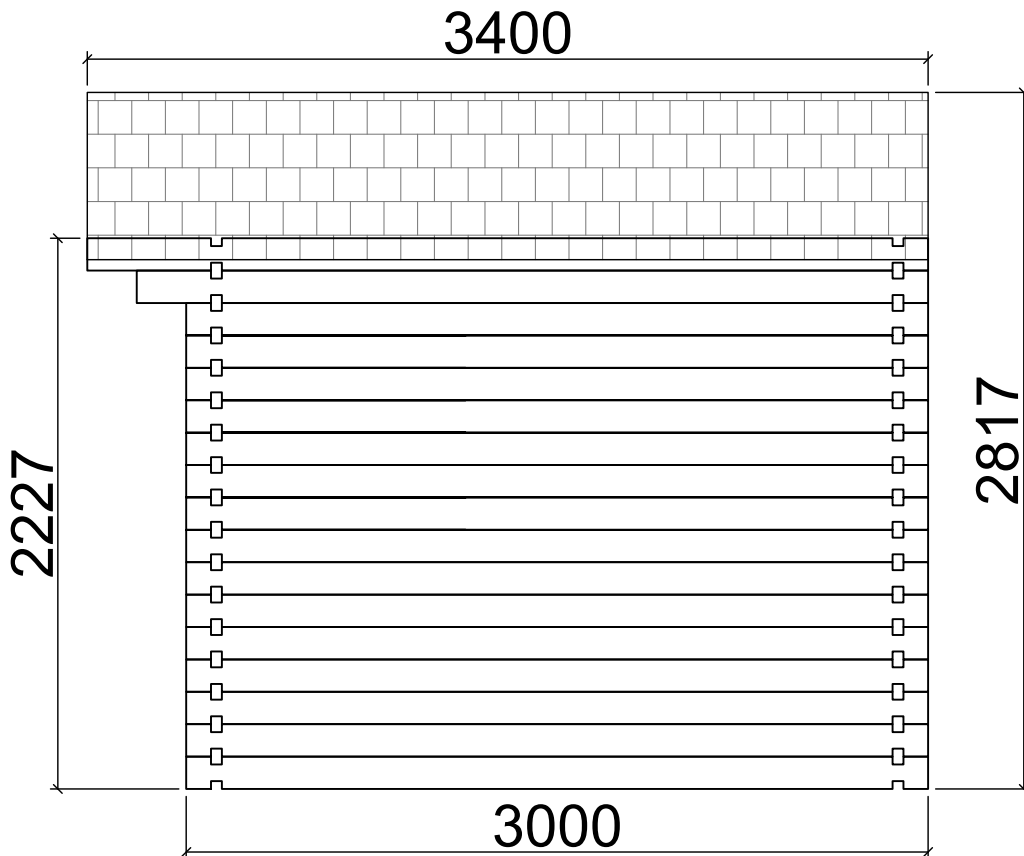

# Floor plan

Nida 6  
(5m x 3m) 44mm

Axis A

Axis B

Nida 6  
(5m x 3m) 44mm

Axis 1

Axis 2

Nida 6  
(5m x 3m) 44mm